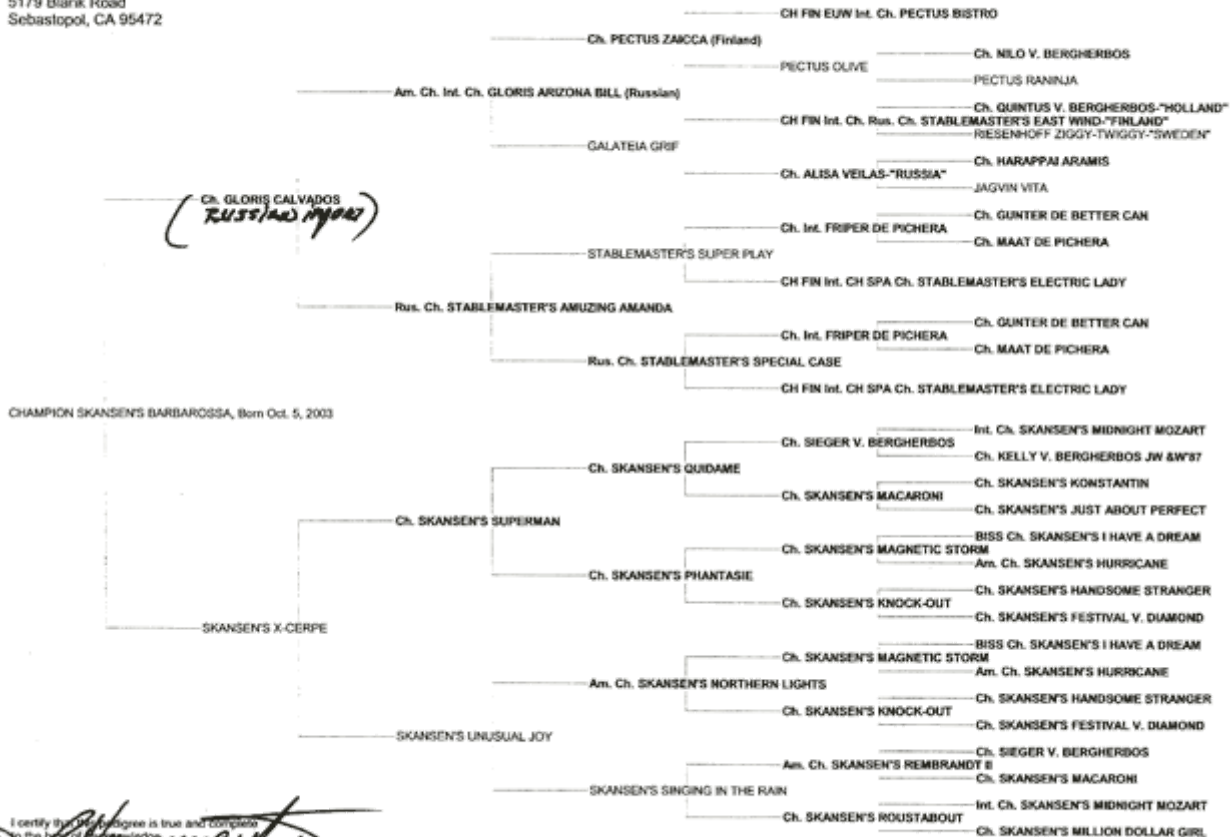

Ch. Skansen's Barbarossa

Pedigree for CHAMPION SKANSEN'S BARBAROSSA, Born Oct. 5, 2003

Sylvia Hammarstrom
Skansen Kennel
5179 Blank Road
Sebastopol, CA 95472

I certify that this pedigree is true and complete to the best of my knowledge.

Sylvia Hammarstrom