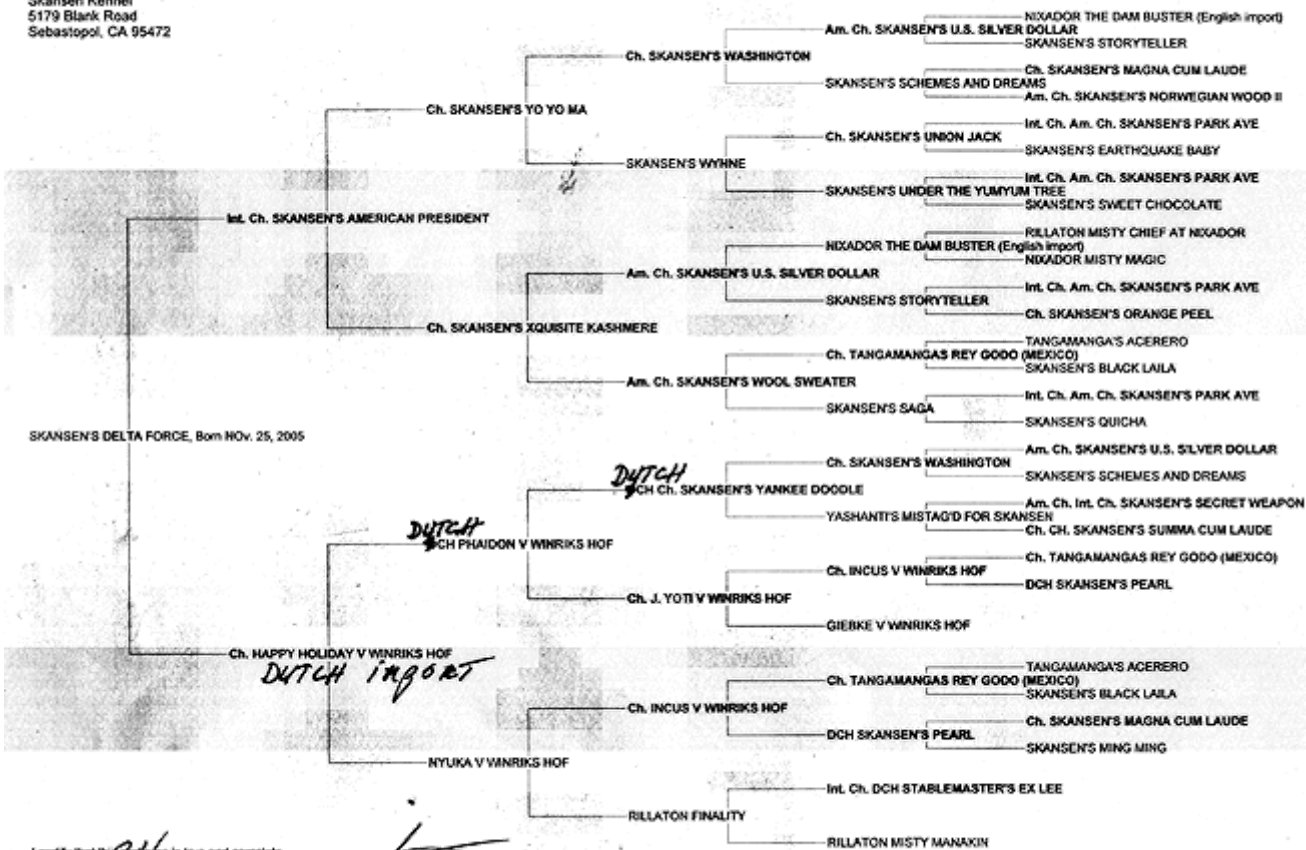

Pedigree for SKANSEN'S DELTA FORCE, Born NOV. 25, 2005

Sylvia Hammarstrom
Skansen Kennel
5179 Blank Road
Sebastopol, CA 95472