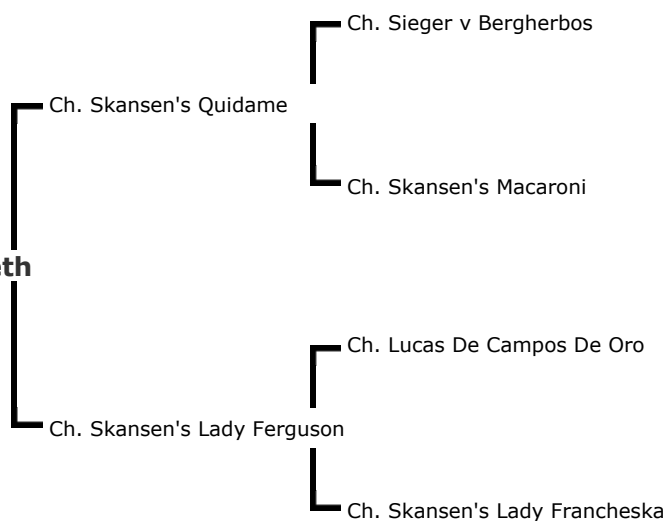

Ch. Skansen's Macbeth

Skansen Kennel

Pedigree Information

Ch. Skansen's Macbeth

Biography

Macbeth is an elegant giant who finished fast with limited showing taking multiple best of breeds over specials. He is a solid dog, superb head, long clean elegant neck - a very elegant Giant in general and a great mover. He is out of Quidame (producer of the #1 giant schnauzer in Canada Status Quo) and Lady Ferguson who is litter sister to Tristan's mother. Tristan is the #1 giant schnauzer in America.