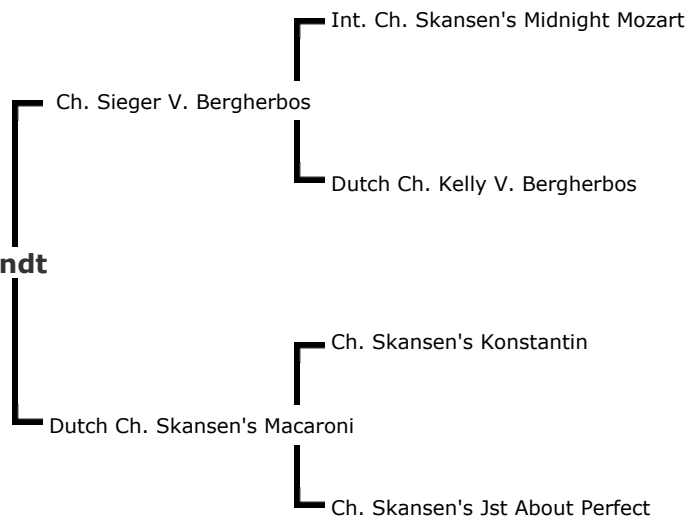

Ch. Skansen's Rembrandt II

Skansen Kennel

Pedigree Information

Ch. Skansen's Rembrandt

Biography

Rembrandt is a repeat breeding of our popular [Quidame](#). He looks and acts a lot like his older brother and gained his Championship by winning a huge Specialty - only defeated one time. Rembrandt is a magnificent dog to look at - in fact he looks a lot like Macaroni, his mother - who without question is one of Skansen's most popular girls. Rembrandt's sire is the beautiful import from Ch. Sieger V. Bergherbos who is a superb dog - 29 inches tall with the perfect working temperament.

We hope that Rembrandt will be as successful as [Quidame](#) who has produced many Champions, generally they are tall, long legged with superb heads, long, clean, elegant necks - a very elegant Giant.