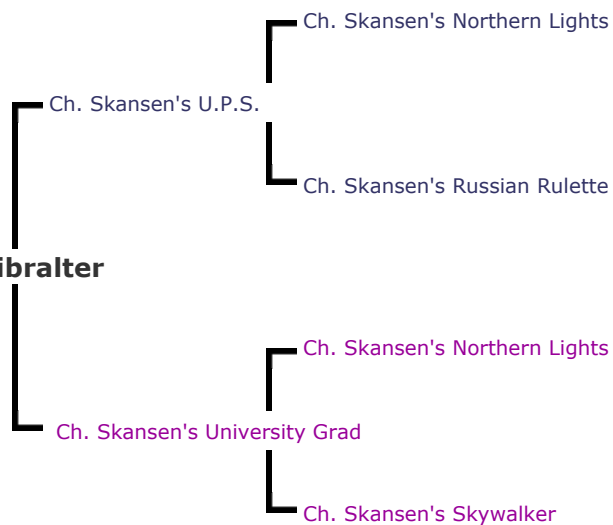

Ch. Skansen's Rock of Gibraltar

Skansen Kennel

Pedigree Information

Ch. Skansen's Rock of Gibraltar

Biography

Rocky is a powerful giant that moves with alertness and grace. Rocky has a deep chest, short back and muscular legs. Rocky was handled by Karen DeGrazia to an early championship with limited showings. Rocky is out of UPS, one of our top stud dog, and has inherited UPS's happy go lucky disposition and friendliness.