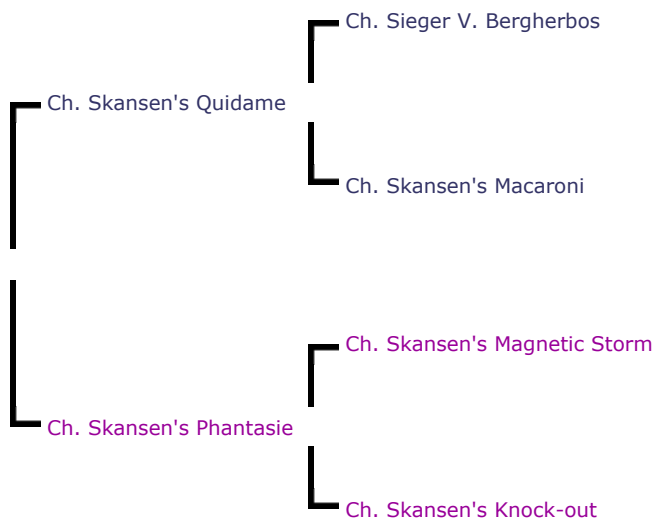

# Ch. Skansen's Superman

*Skansen Kennel*

## **Pedigree Information**

### **Ch. Skansen's Superman**

## **Biography**

Superman was born on April 14, 1994. His sire is the top producing [Ch. Skansen's Quidame](#). His dam is another top producer, Ch. Skansen's Phantasie.

Superman is a huge, handsome, gentle Giant, approximately 29 inches tall and over 100 lbs - he is very impressive, just like his dad. He finished his title early, has OFA good hips and is turning out to be another of our top stud dogs just like his sire Quidame and grandsire Sieger, No. 1 stud dog USA 1995. His dam's grandsire also was No. 1 stud dog a few years ago (1993) - Magnetic Storm - and his sire in turn, Ch. Skansen's I Have A Dream No. 1 Giant of all time with 34 Best in Shows and 4 Best of Breeds at Nationals and, of course Gentleman Thief, No. 1 studdog in the history of this breed with 96 Champion offsprings The pedigree is solid champions and all top quality, so it is not surprising.