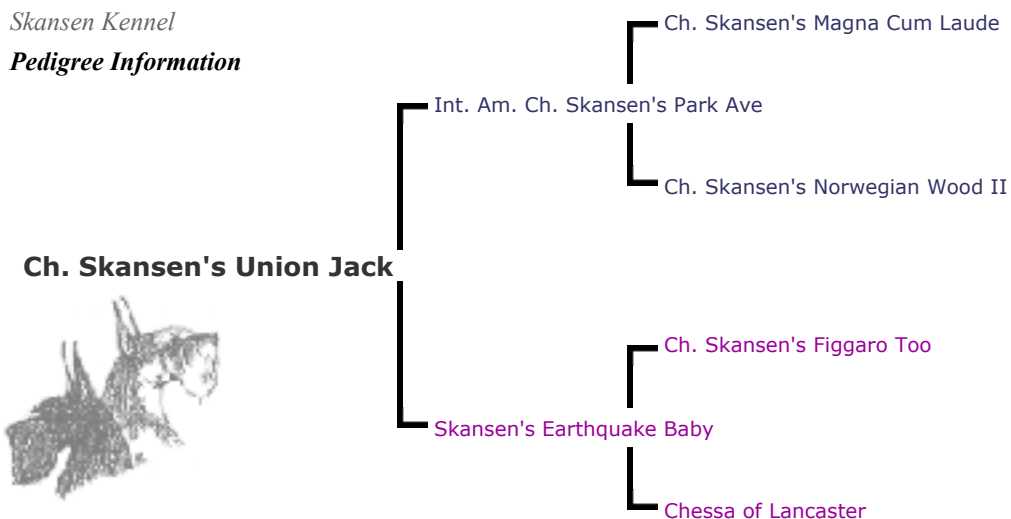

Ch. Skansen's Union Jack

Skansen Kennel

Pedigree Information

Biography

Jack was born February 19, 1996. He finished his Championship at one year old - that's when this picture was taken. It is very difficult to finish a P/S in the US, and especially a young P/S male, so you can imagine his quality to do this - almost finished unbeaten - like his dad Ch. Skansen's Park Ave.

Jack is very tall - big body - beautiful P/S color with plenty of furnishings. He has an excellent top line, tail set and can out move any dog in the ring with his strong, powerful gait. His sire is the No.1 stud dog world wide in this color Giant and we expect Jack to follow in his footsteps. Jack's mother, Skansen's Earthquake Baby, was brought into our breeding stock so we could get some outcross bloodlines - which is difficult in this color - the gene pool being so small. Earthquake or "Brenda" as we call her, was born in Los Angeles and lived through